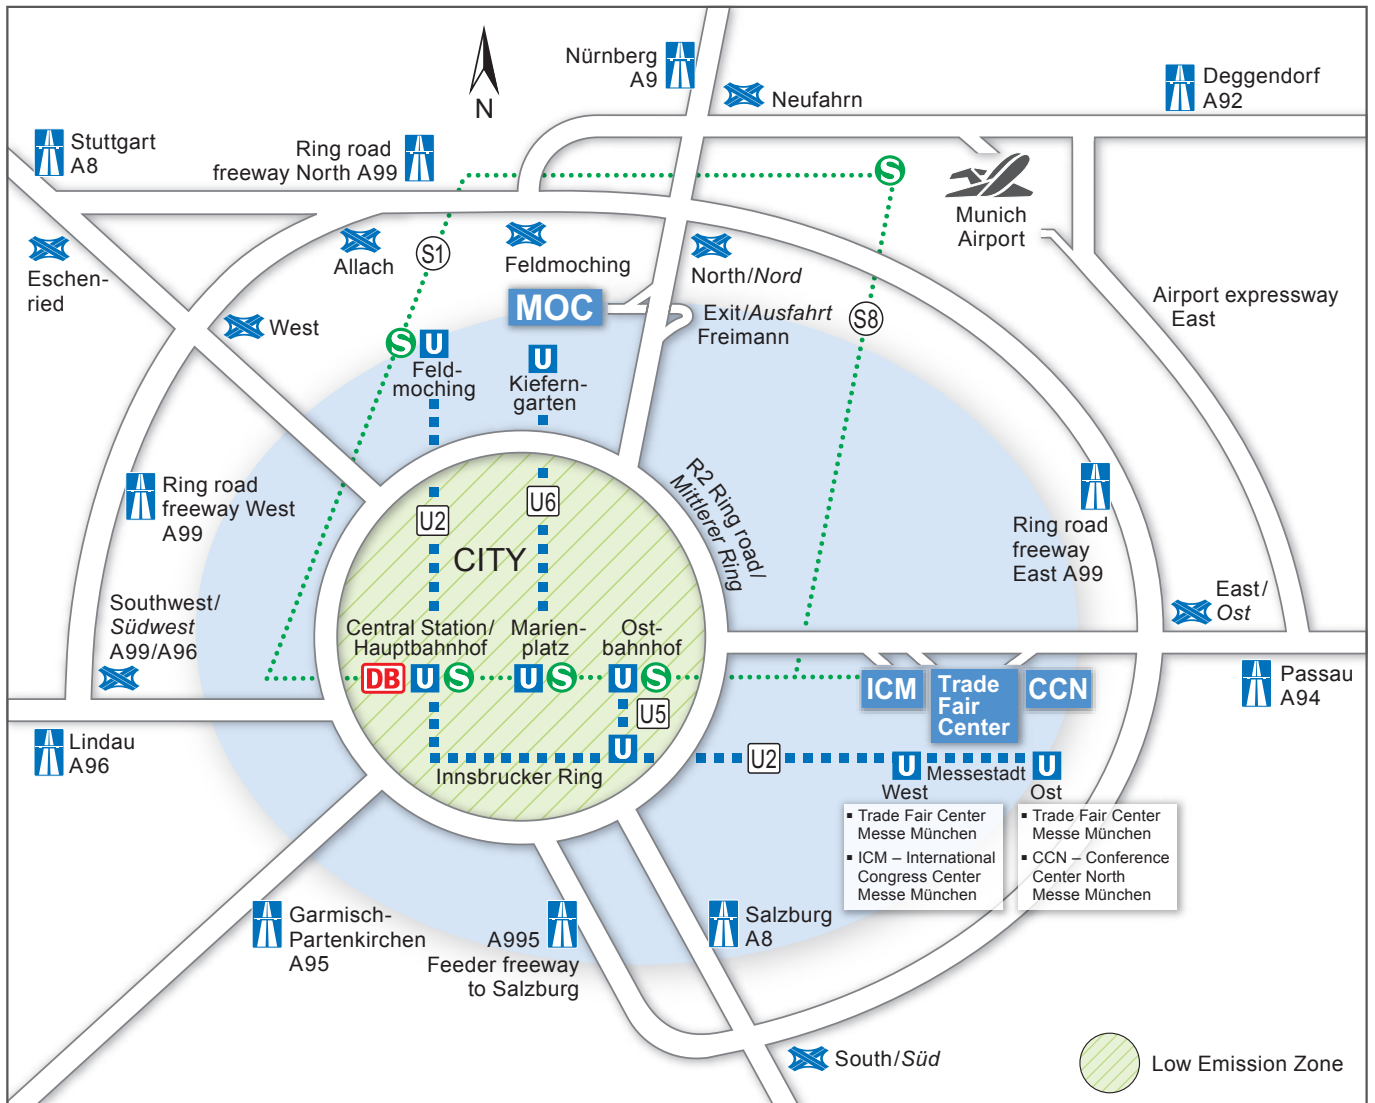

MOC – Event Center Messe München

HOW TO GET THERE

Address

MOC – Event Center Messe München
 Lilienthalallee 40
 80939 München, Germany
 Tel. +49 89 949-11578
 Fax +49 89 949-11579
 info@moc-muenchen.de

- 5-minute walk from the subway station Kieferngarten (U6)
- 12 minutes from downtown by subway
- Direct access to the A9 (Nürnberg/Salzburg) and A99 (Stuttgart) motorways
- 20-minute drive by car from Munich Airport
- Underground parking for 1,500 vehicles on the premises

With navigation system

MOC – Event Center Messe München
 Lilienthalallee 40
 80939 München

GPS coordinates MOC
 Longitude: 11.610602
 Latitude: 48.198273