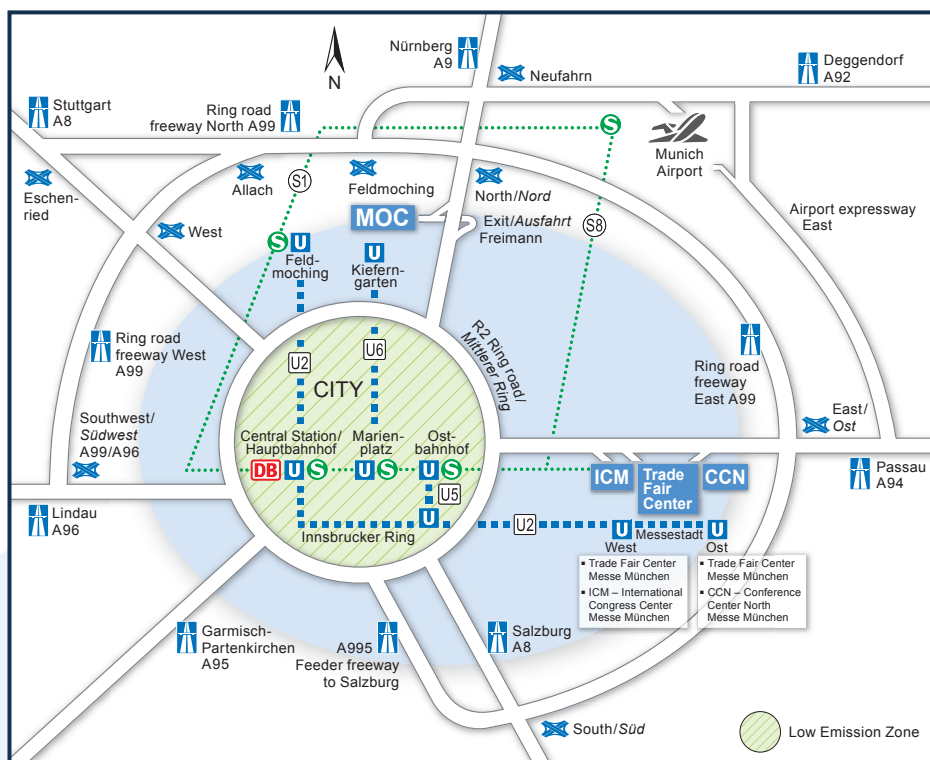

TRADE FAIR CENTER MESSE MÜNCHEN

Trade Fair Center
Messe München

Sitemap

- Halls
- Entrances
- Press Centers
- Conference Rooms
- Meeting/Briefing Rooms
- Function Rooms
- P Parking Garage
- P1 P1–12
Outdoor Exhibition Area or Car Park
- X Gates
- U Underground

Directions

This is ... us