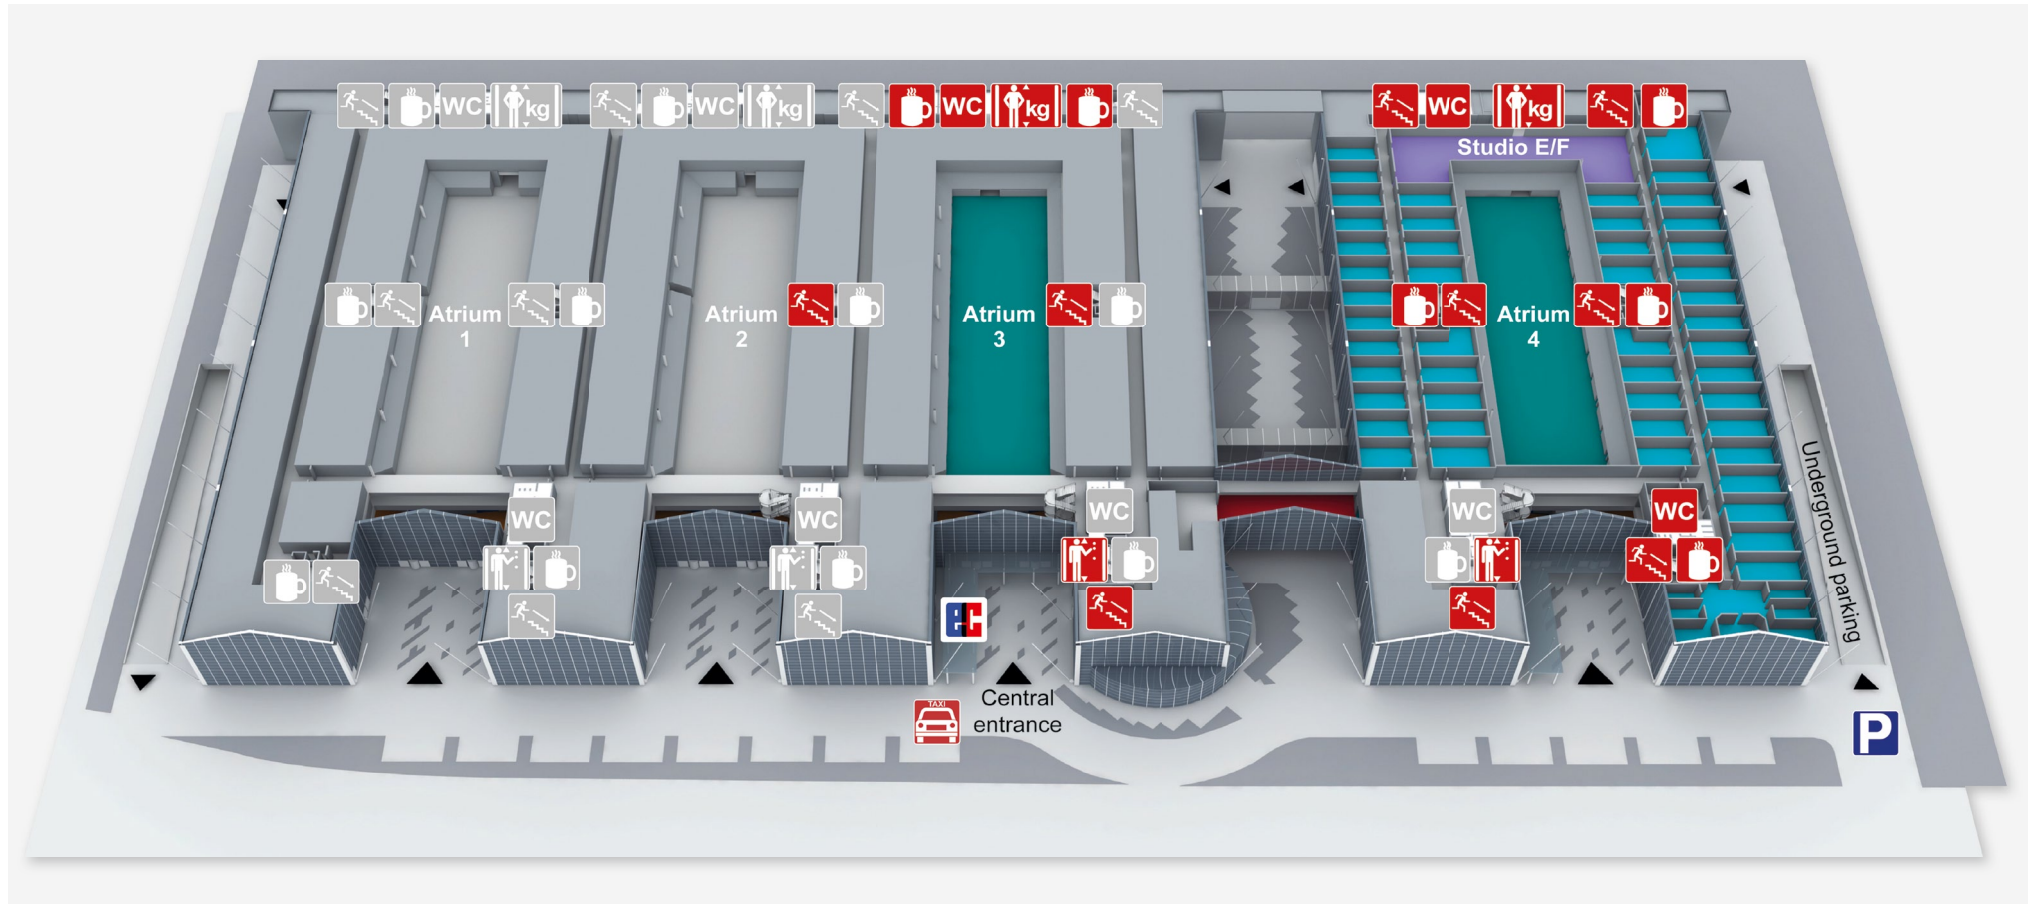

# MOC Veranstaltungszentrum München

## SECOND FLOOR

- |   |  |  |   |
|---|--|--|---|
|  Entrance            |  Permanently rented |  Stairs             |  Restaurant, Kiosk |
|  Atriums             |  Parking            |  ATM                |  Kitchenette       |
|  Show/Breakout rooms |  Taxi               |  Passenger elevator |   |
|  Studios             |  Toilets            |  Freight elevator   |   |