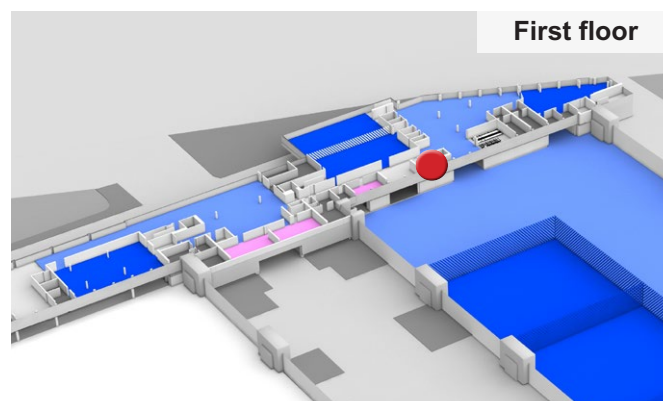

CCN – Conference Center North Messe München

DETAILS CONFERENCE ROOM C63

including technical specifications and seating configurations

Areas/ rooms	Area/ in m ²	 Theater	 Classroom	 Banquet	 U-shaped	 Block
C63	22	–	–	–	–	12

Room C63: Perfect for Events with up to 12 guests

This room on the first floor is particularly suitable for smaller lectures, presentations, meetings and group work. It has 22 m² and fits up to 12 guests in block seating. Other seating arrangements are possible, but require authorization from the fire department. The equipment includes media technology, lighting and a coat rack.

Specifications

Seating	<ul style="list-style-type: none"> Block seating for up to 12 guests
General information	<ul style="list-style-type: none"> Daylight Parquet floors View into the exhibition hall C6
Communication equipment	<ul style="list-style-type: none"> W-LAN architecture (extra bookable)
Screens	<ul style="list-style-type: none"> White wall as a projection screen
Media equipment	<ul style="list-style-type: none"> Technical equipment can be controlled via wall panel Digital room signage
Permanently installed media technology	<ul style="list-style-type: none"> Wall sockets with power and network cables in the room
Lighting	<ul style="list-style-type: none"> Darkening possible with manually operated blinds

CCN – Conference Center North Messe München

CONFERENCE ROOM C63: BLOCK SEATING

First floor

Dimensions in meter	Area in m ²
Length 6.76 x Width 3.71	22

Block
12

Exhibition Terms and Conditions:

- Exhibition layout with sufficient emergency aisles between the hatched areas
- Fire extinguishing equipment and emergency escape routes must be kept clear at all times, even during setup and dismantling
- Dimensions must be independently verified on location