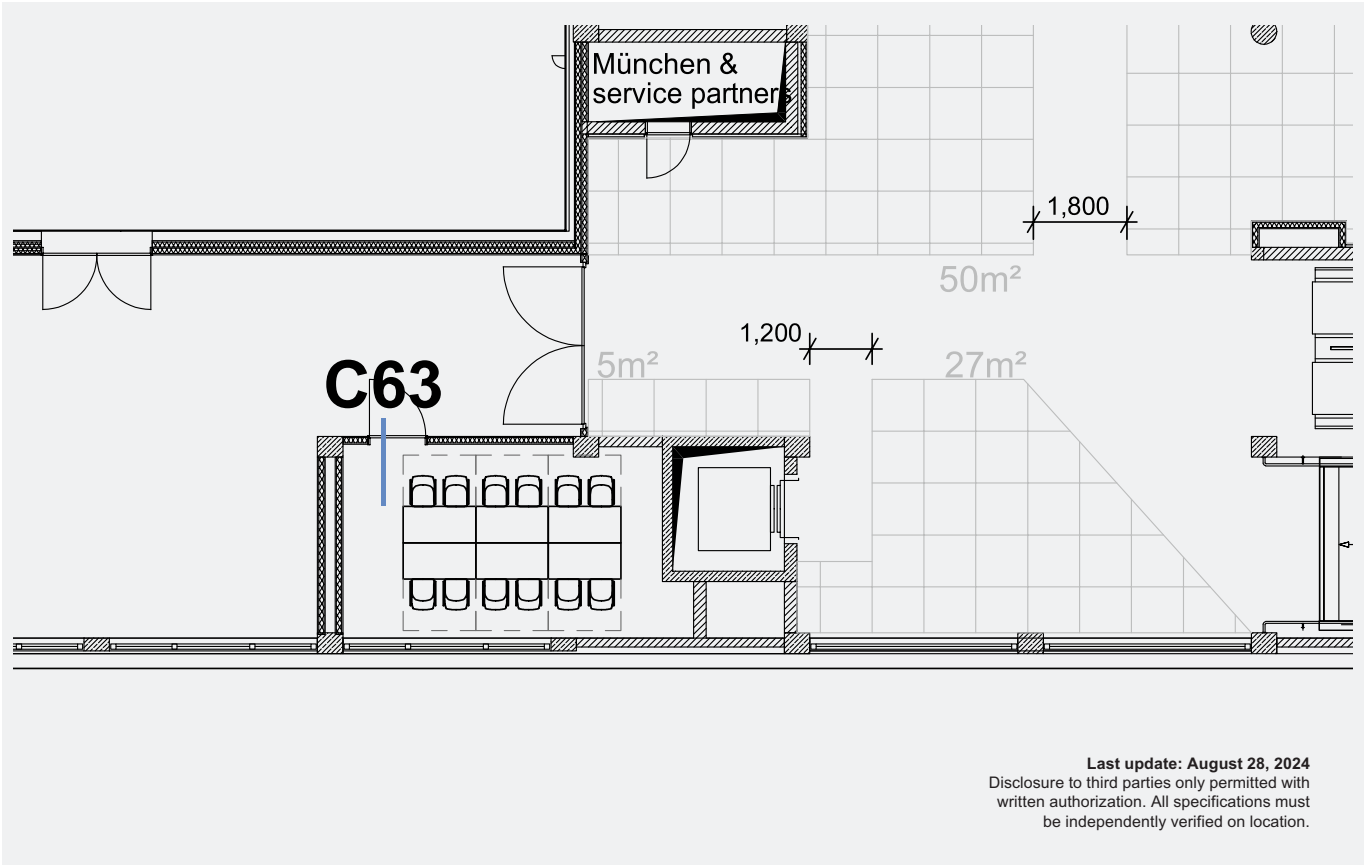

CCN – Conference Center North Messe München

DETAILS CONFERENCE ROOM C63

including technical specifications and seating configurations

Areas/ rooms	Area/ in m ²	 Theater	 Classroom	 Banquet	 U-shaped	 Block
C63	22	–	–	–	–	12

Room C63: Perfect for Events with up to 12 guests

This room on the first floor is particularly suitable for smaller lectures, presentations, meetings and group work. It has 22 m² and fits up to 12 guests in block seating. Other seating arrangements are possible, but require authorization from the fire department. The equipment includes media technology, lighting and a coat rack.

Specifications

Seating	<ul style="list-style-type: none"> Block seating for up to 12 guests
General information	<ul style="list-style-type: none"> Daylight Parquet floors View into the exhibition hall C6
Communication equipment	<ul style="list-style-type: none"> W-LAN architecture (extra bookable)
Screens	<ul style="list-style-type: none"> White wall as a projection screen
Media equipment	<ul style="list-style-type: none"> Technical equipment can be controlled via wall panel Digital room signage
Permanently installed media technology	<ul style="list-style-type: none"> Wall sockets with power and network cables in the room
Lighting	<ul style="list-style-type: none"> Darkening possible with manually operated blinds

CCN – Conference Center North Messe München

CONFERENCE ROOM C63: BLOCK SEATING

First floor

Dimensions in meter	Area in m ²
Length 6.76 x Width 3.71	22

Block
12

Exhibition Terms and Conditions:

- Exhibition layout with sufficient emergency aisles between the hatched areas
- Fire extinguishing equipment and emergency escape routes must be kept clear at all times, even during setup and dismantling
- Dimensions must be independently verified on location