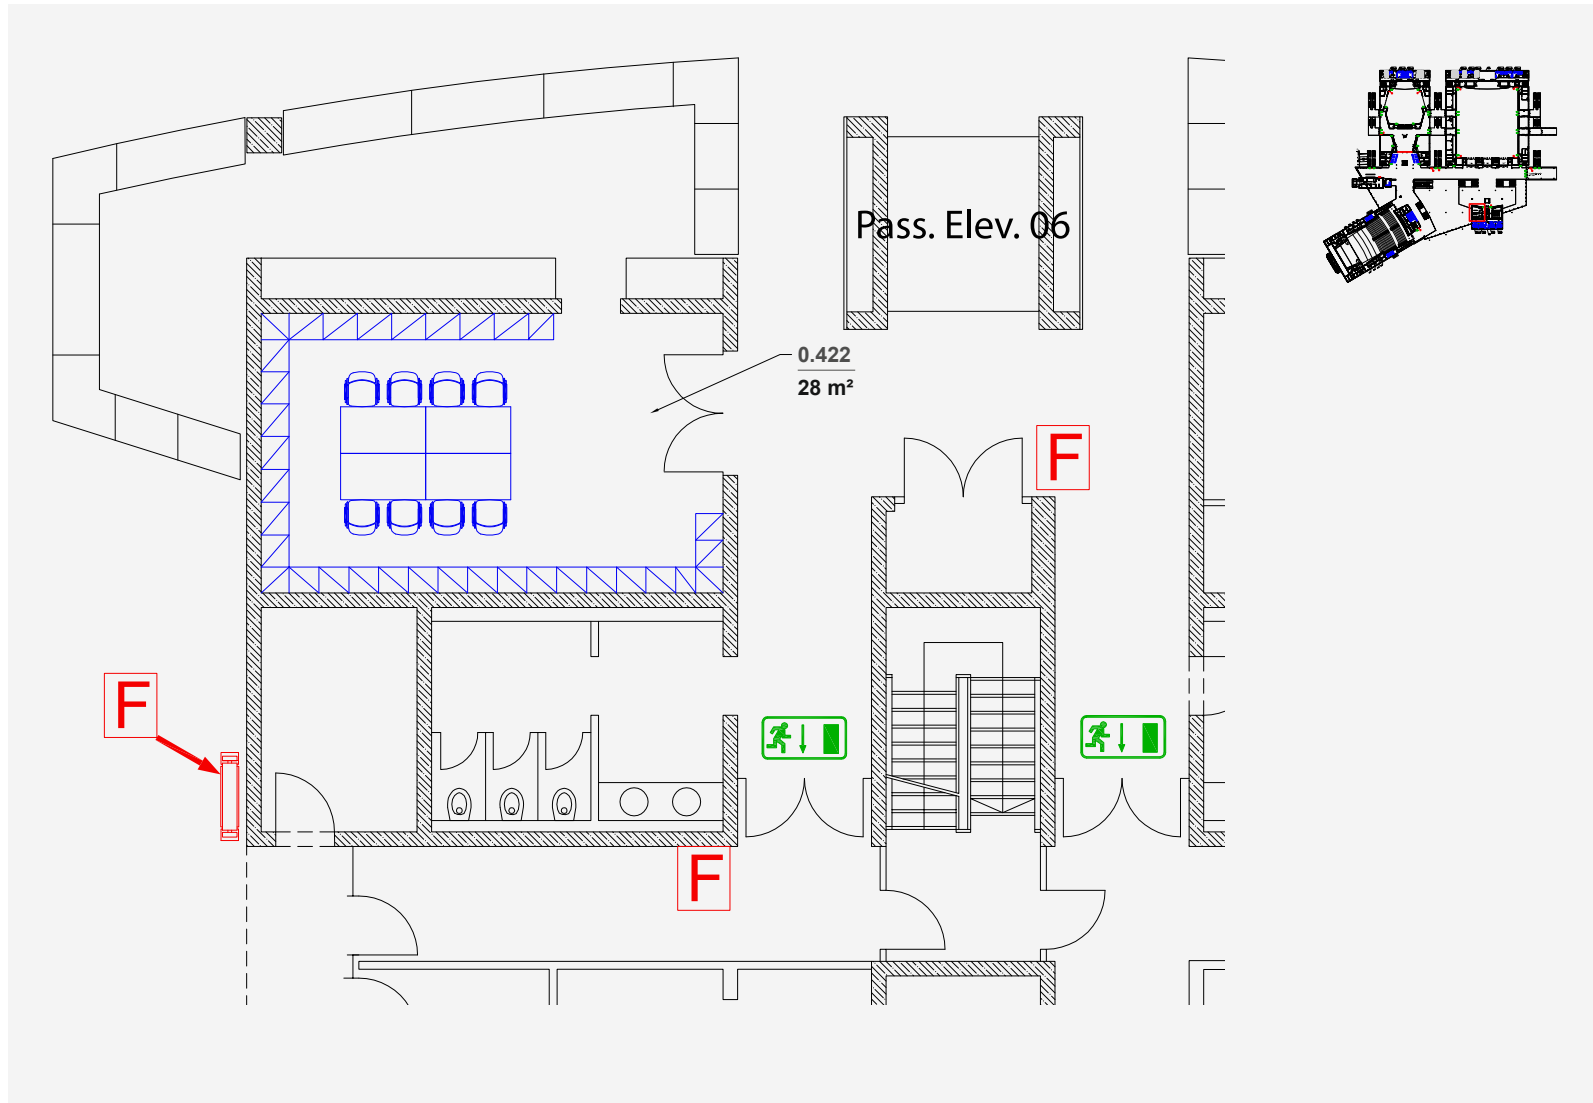

## CONFERENCE OFFICE ROOM 0.422

Extinguisher   
Escape route 

Last update: 01.08.2012  
Disclosure to third parties only permitted with  
written authorization. All specifications must be  
independently verified on location!