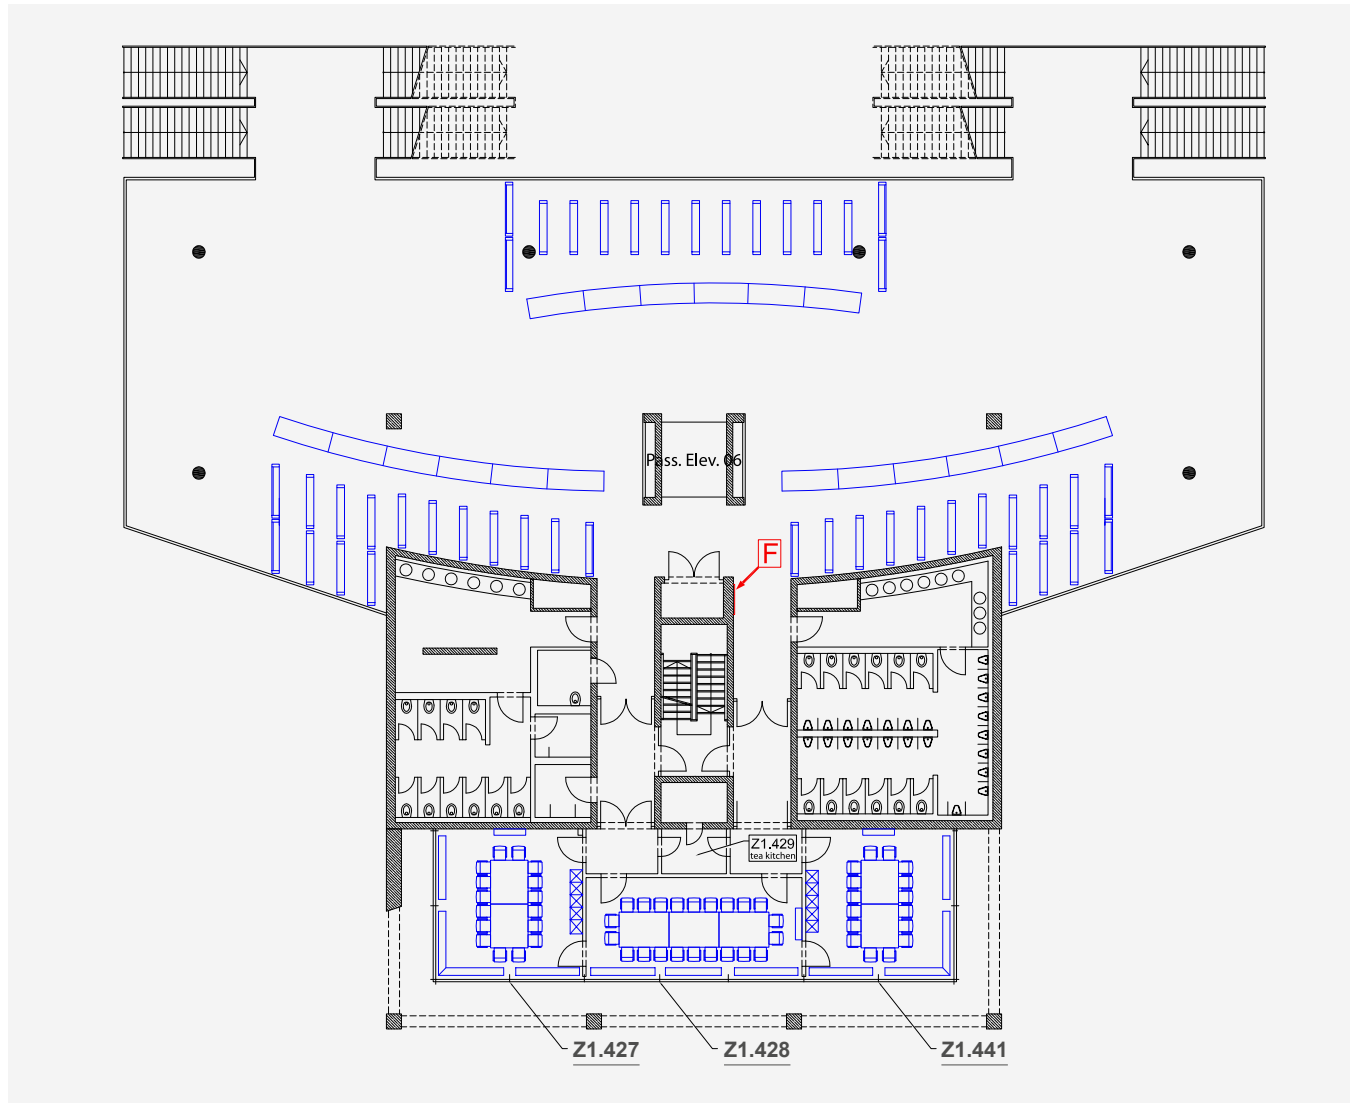

ICM – Internationales Congress Center München

MEZZANINE

Rooms	Area in m ²	PAX
Z1.427 Wörthsee	34	16
Z1.428 Staffelsee	34	20
Z1.441 Pilsensee	34	16

Extinguisher 

Last update: 01.08.2012
Disclosure to third parties only permitted with written authorization.
All specifications must be independently verified on location!