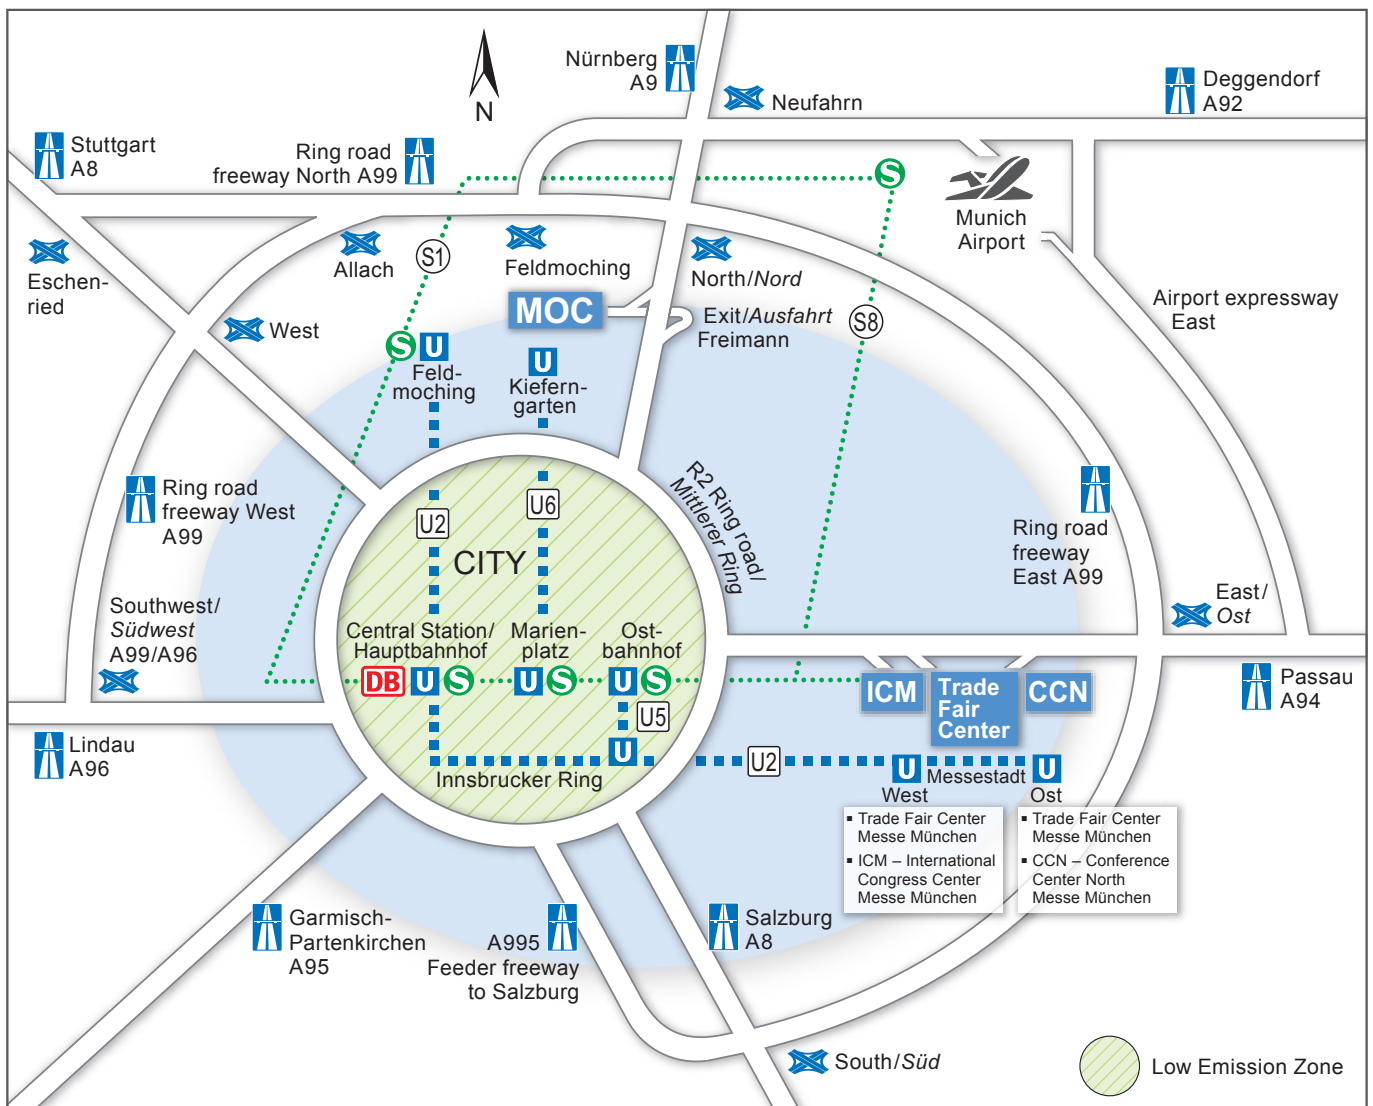

# CCN – Conference Center North Messe München

## HOW TO GET THERE

### Address

CCN – Conference Center North Messe München  
 Paul-Henri-Spaak-Str. 18  
 81829 München, Germany  
 Tel. +49 89 949-20720  
 Fax +49 89 949-20729  
 newsline@messe-muenchen.de

- CCN – Conference Center North Messe München is located on the stop Messestadt Ost (U2)
- 20 minutes from downtown by subway
- CCN is located directly on the A94—reach it by taking freeway exit München-Riem (Exit Nr. 5)
- 45-minute drive by car from Munich Airport
- Enough parking spaces available

**West Entrance**  
 Am Messesee  
 81829 München

**North Entrance**  
 Paul-Henri-Spaak-Str. 12  
 81829 München

**East Entrance**  
 Am Messeturm 4  
 81829 München

A dynamic traffic control system regulates the flow of vehicles around the exhibition grounds. It directs incoming traffic and guides you to the nearest vacant parking space.