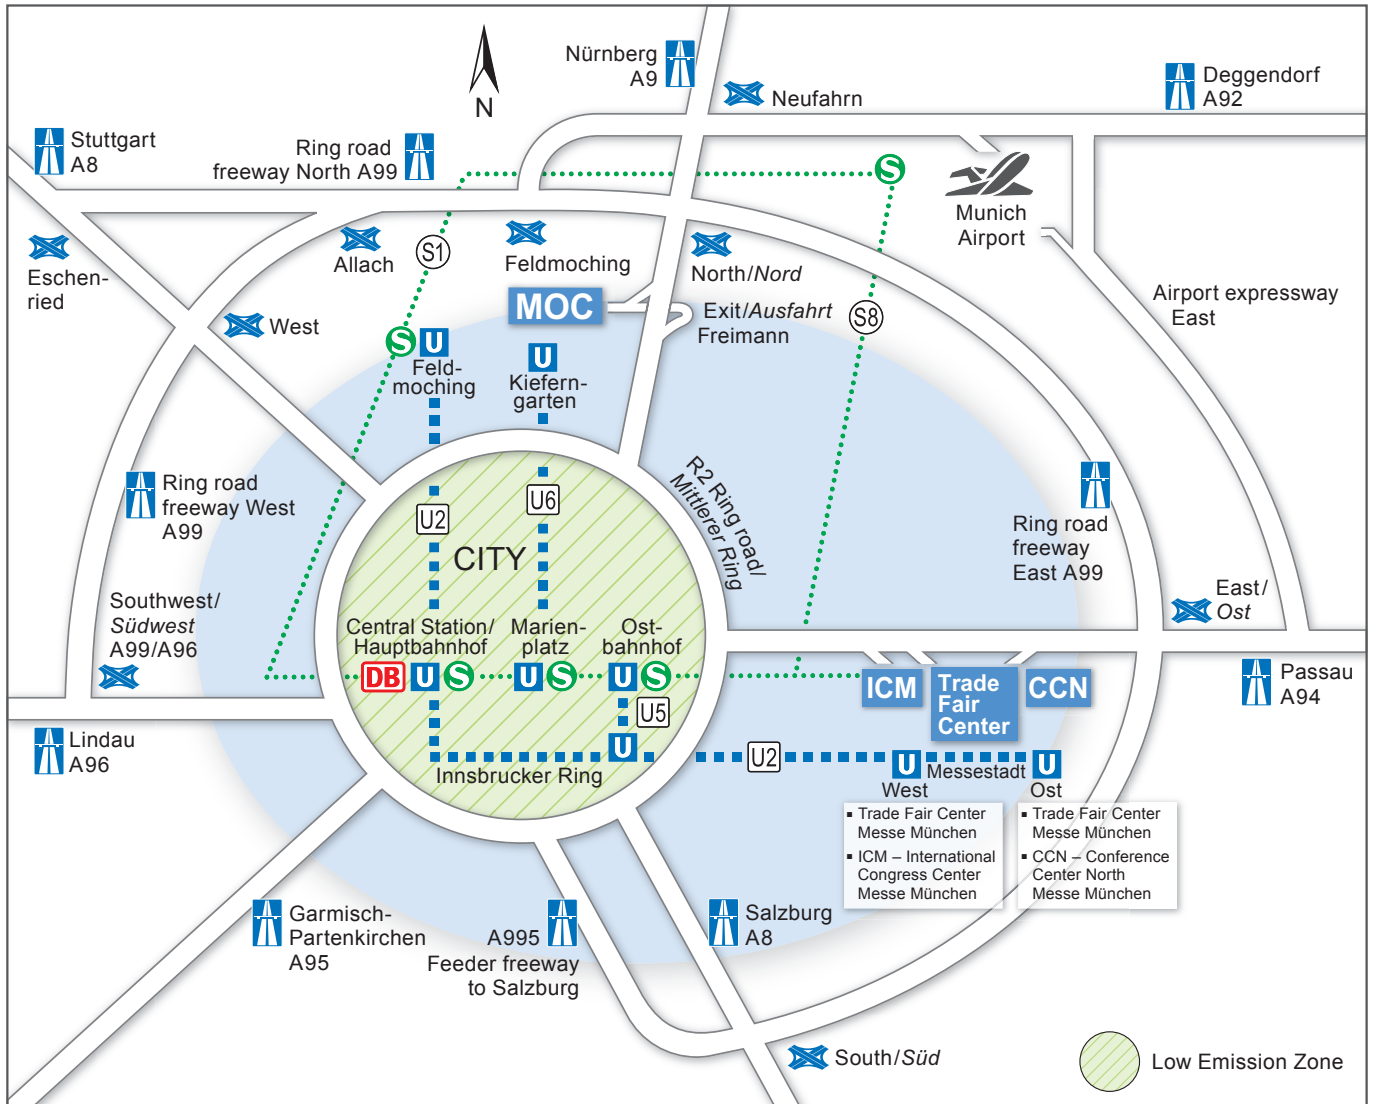

HOW TO GET THERE

Address

Messe München GmbH
Am Messesee 2
81829 München, Germany
Tel. +49 89 949-20720
Fax +49 89 949-20729
newsletter@messe-muenchen.de

- Trade Fair Center Messe München is located directly on the stop Messestadt West (U2)
- 18 minutes from downtown by subway
- Trade Fair Center is located directly on the A94— reach it by taking freeway exit München-Riem (Exit Nr. 5)
- 45-minute drive by car from Munich Airport
- Enough parking spaces available

A dynamic traffic control system regulates the flow of vehicles around the exhibition grounds. It directs incoming traffic and guides you to the nearest vacant parking space.