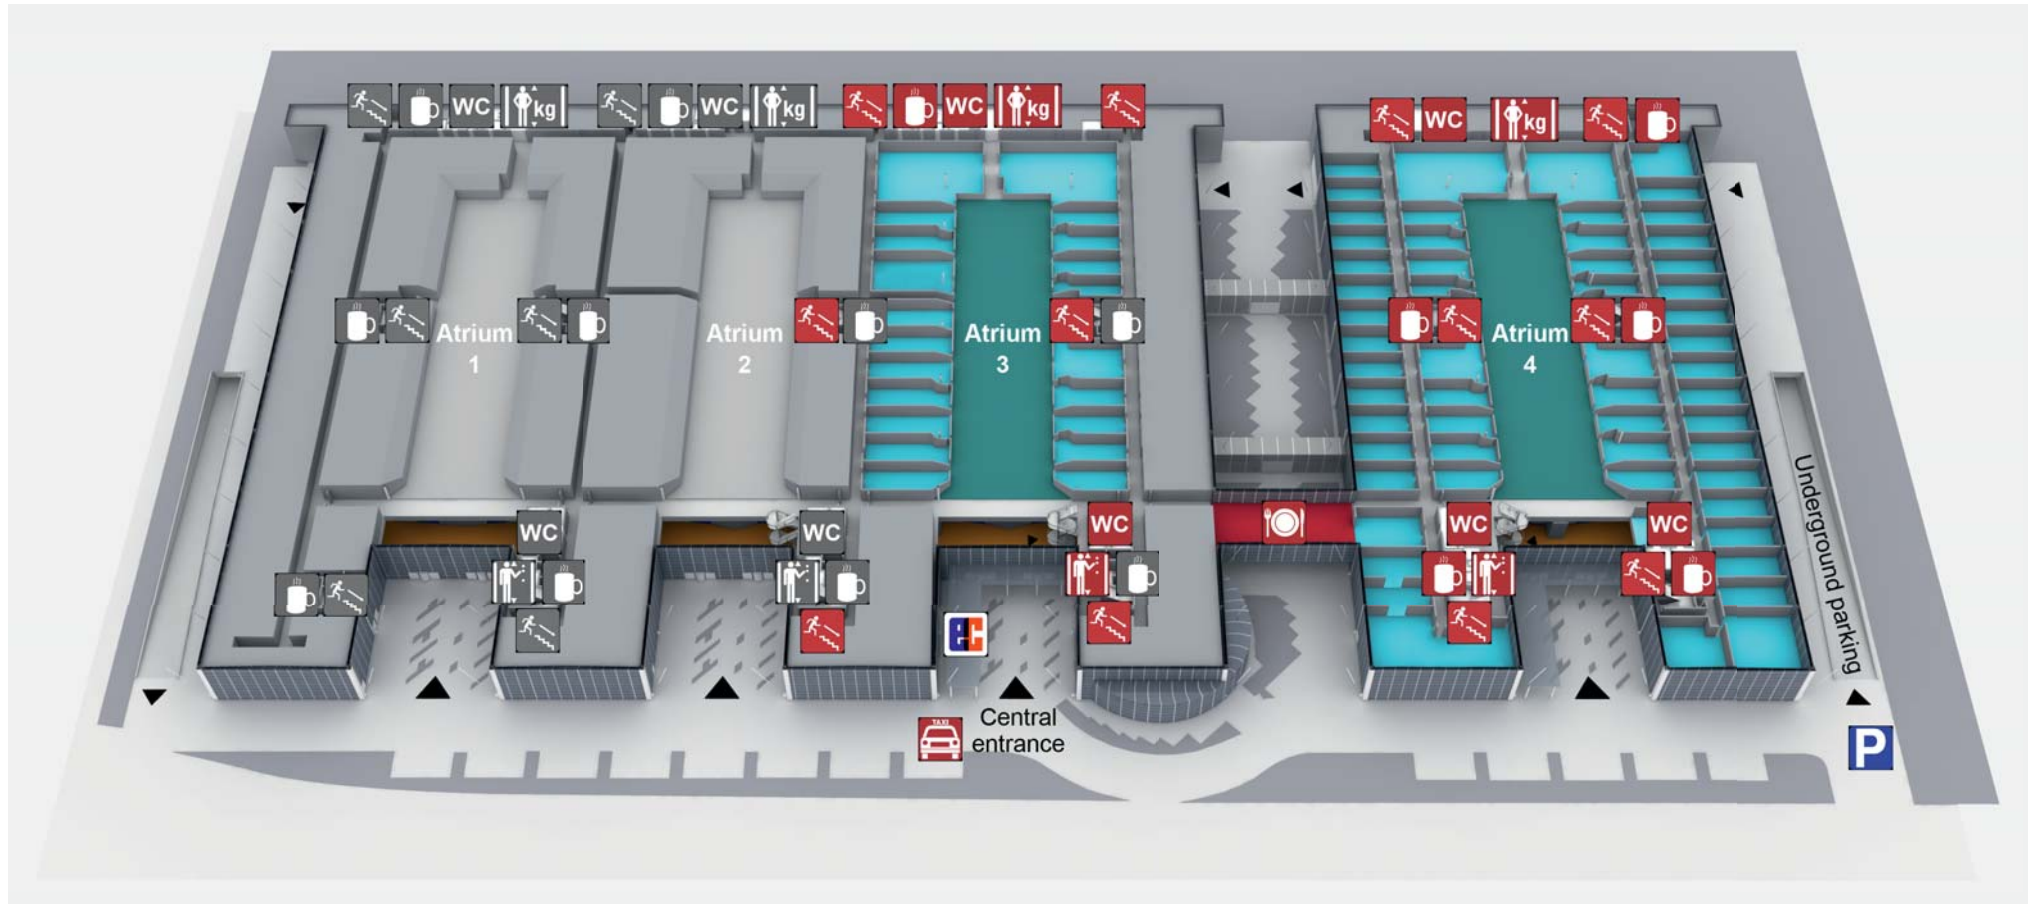

MOC Veranstaltungszentrum München

FIRST FLOOR

- | | | | |
|---|---|--|---|
|  Entrance |  Parking |  ATM |  Restaurant, Kiosk |
|  Atriums |  Toilets |  Kitchenette | |
|  Show/Breakout rooms |  Stairs |  Passenger elevator | |
|  Permanently rented |  Taxi |  Freight elevator | |