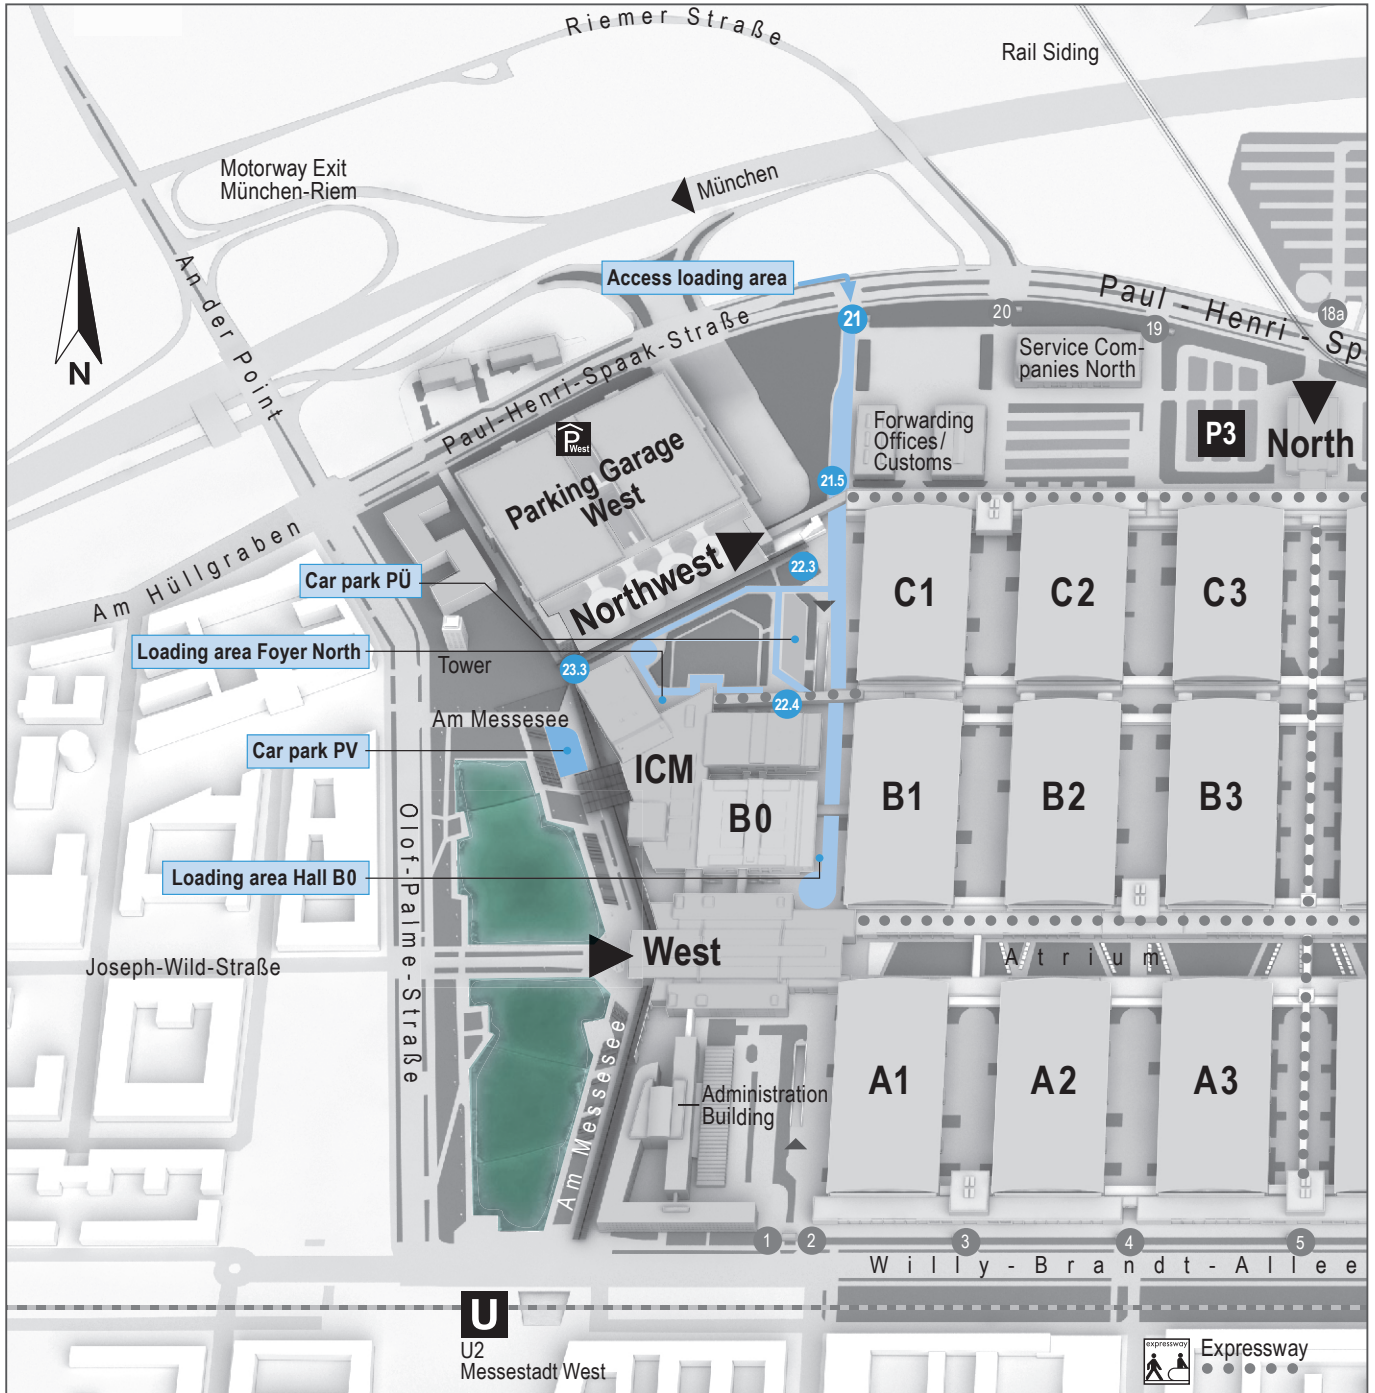

ICM – International Congress Center Messe München

ACCESS TO ICM

With navigation system

ICM Entrance
Am Messesee
81829 München

Parking Garage West
Paul-Henri-Spaak-Str. 6
81829 München

GPS coordinates Messe München/ICM
Longitude: 11.691732
Latitude: 48.136783