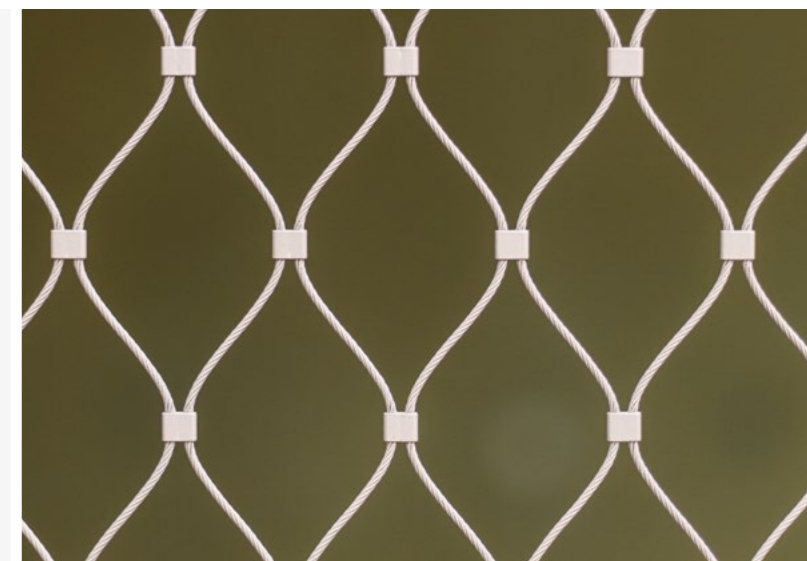

NETZ UND RAHMEN IN ALLEN FARBEN NET AND FRAME IN ALL COLOURS

Die Rahmen sind in einer Vielzahl von Farben erhältlich - RAL-Farben und viele Sonderfarbtöne sind möglich. Farbige XT3 Seilnetzrahmen ermöglichen eine individuelle Gestaltung und können so perfekt an das äußere Erscheinungsbild eines Gebäudes oder die Inneneinrichtung angepasst werden.

The frames are available in a wide range of colours - RAL colours and many special colours are possible. Coloured XT3 cable mesh frames enable individual design and can therefore be perfectly matched to the external appearance of a building or the interior design.