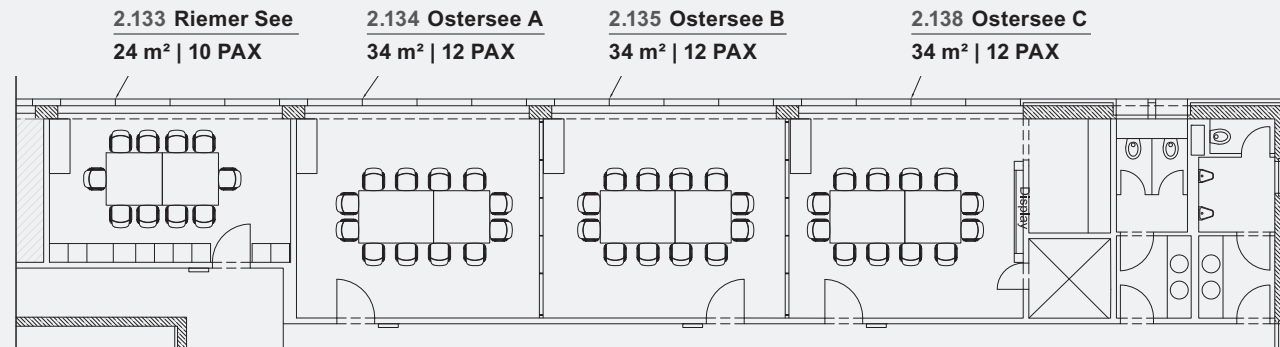

ICM – Internationales Congress Center München

CONFERENCE OFFICES ROOM 14 EAST, 2nd FLOOR

Last update: May 6, 2021
Disclosure to third parties only permitted with written authorization. All specifications must be independently verified on location!

ICM – Internationales Congress Center München

CONFERENCE OFFICES ROOM 14 EAST, 2nd FLOOR

2.133 Riemer See
24 m² | 10 PAX

2.138 Ostersee complete
103 m² | 80 PAX, theater seating

Last update: May 6, 2021
Disclosure to third parties only permitted with
written authorization. All specifications must
be independently verified on location!