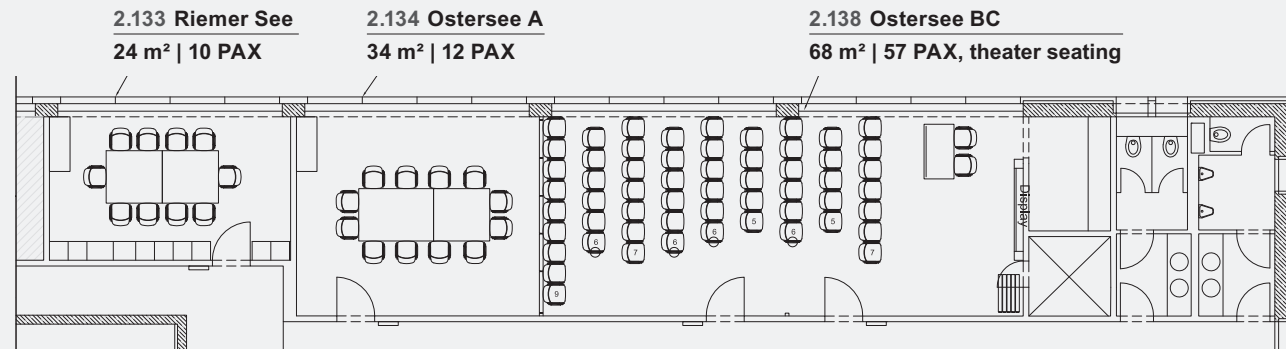

ICM – Internationales Congress Center München

CONFERENCE OFFICES ROOM 14 EAST, 2nd FLOOR

Last update: May 6, 2021
Disclosure to third parties only permitted with written authorization. All specifications must be independently verified on location!

ICM – Internationales Congress Center München

CONFERENCE OFFICES ROOM 14 EAST, 2nd FLOOR

2.133 Riemer See
24 m² | 10 PAX

2.138 Ostersee complete
103 m² | 80 PAX, theater seating

Last update: May 6, 2021
Disclosure to third parties only permitted with
written authorization. All specifications must
be independently verified on location!