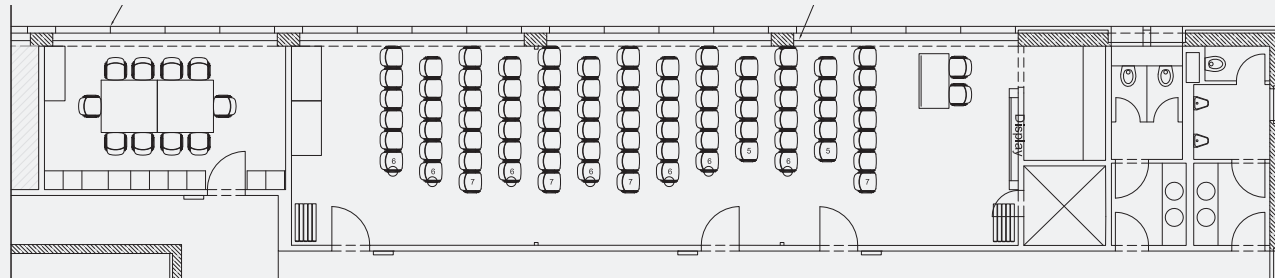

ICM – Internationales Congress Center München

CONFERENCE OFFICES ROOM 14 EAST, 2nd FLOOR

Last update: May 6, 2021
Disclosure to third parties only permitted with written authorization. All specifications must be independently verified on location!

ICM – Internationales Congress Center München

CONFERENCE OFFICES ROOM 14 EAST, 2nd FLOOR

2.133 Riemer See
24 m² | 10 PAX

2.138 Ostersee complete
103 m² | 80 PAX, theater seating

Last update: May 6, 2021
Disclosure to third parties only permitted with
written authorization. All specifications must
be independently verified on location!