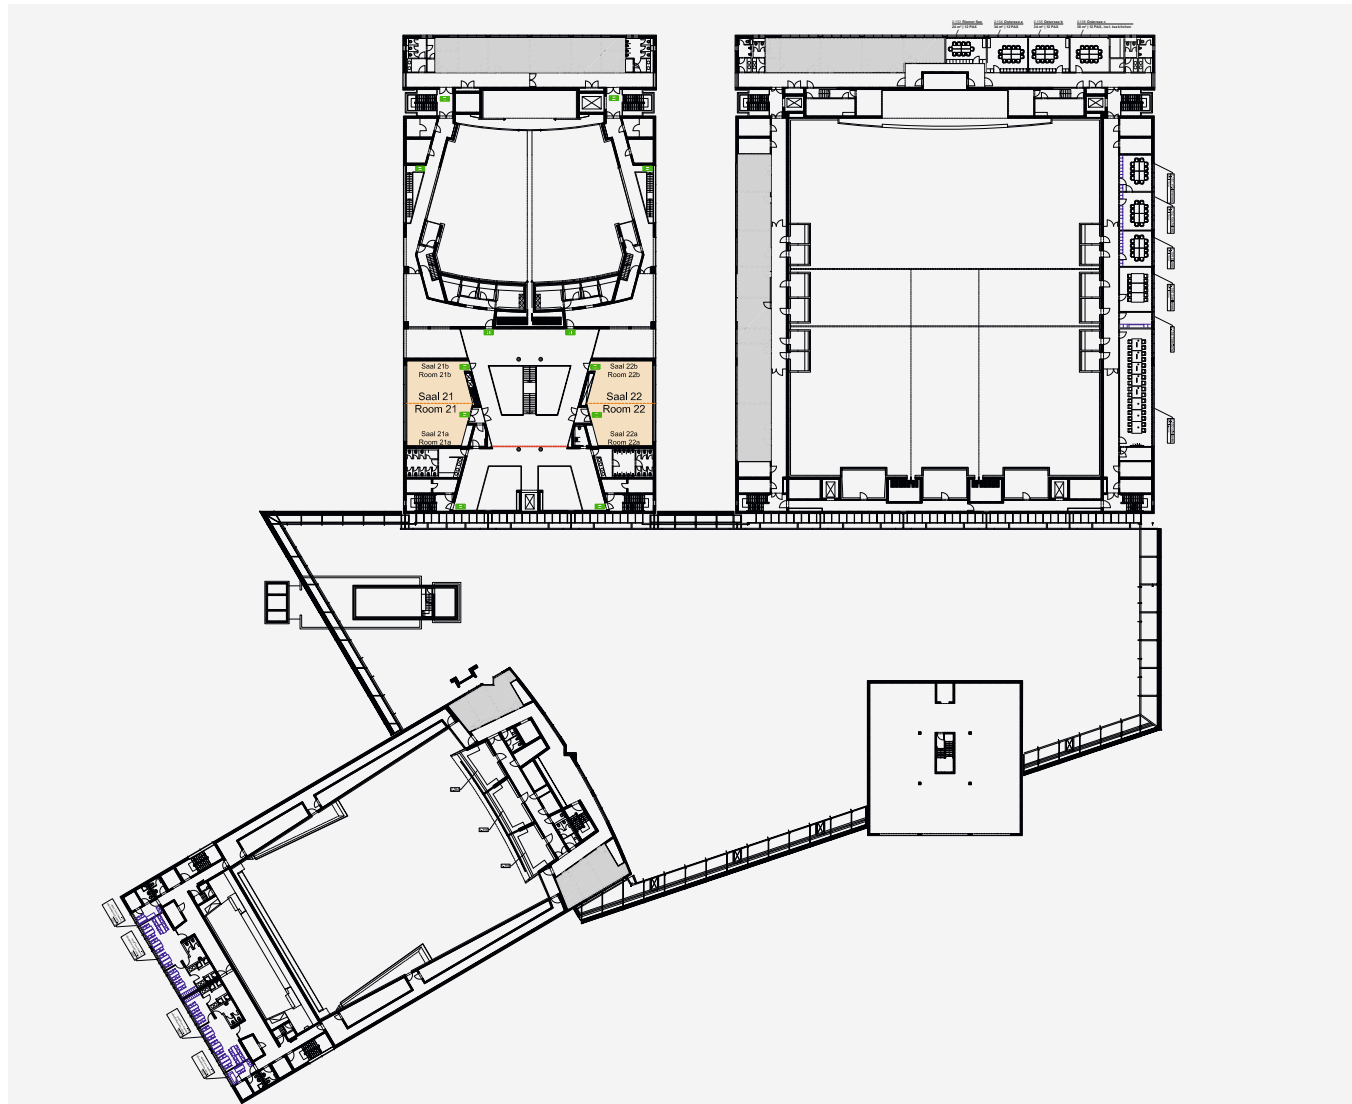

ICM – Internationales Congress Center München

OVERVIEW 2nd FLOOR

Rooms	Area in m ²
Room 21	130
Room 21a	60
Room 21b	60
Room 22	130
Room 22a	60
Room 22b	60

Escape route 

Last update: July 11, 2017
Disclosure to third parties only permitted with written authorization.
All specifications must be independently verified on location!