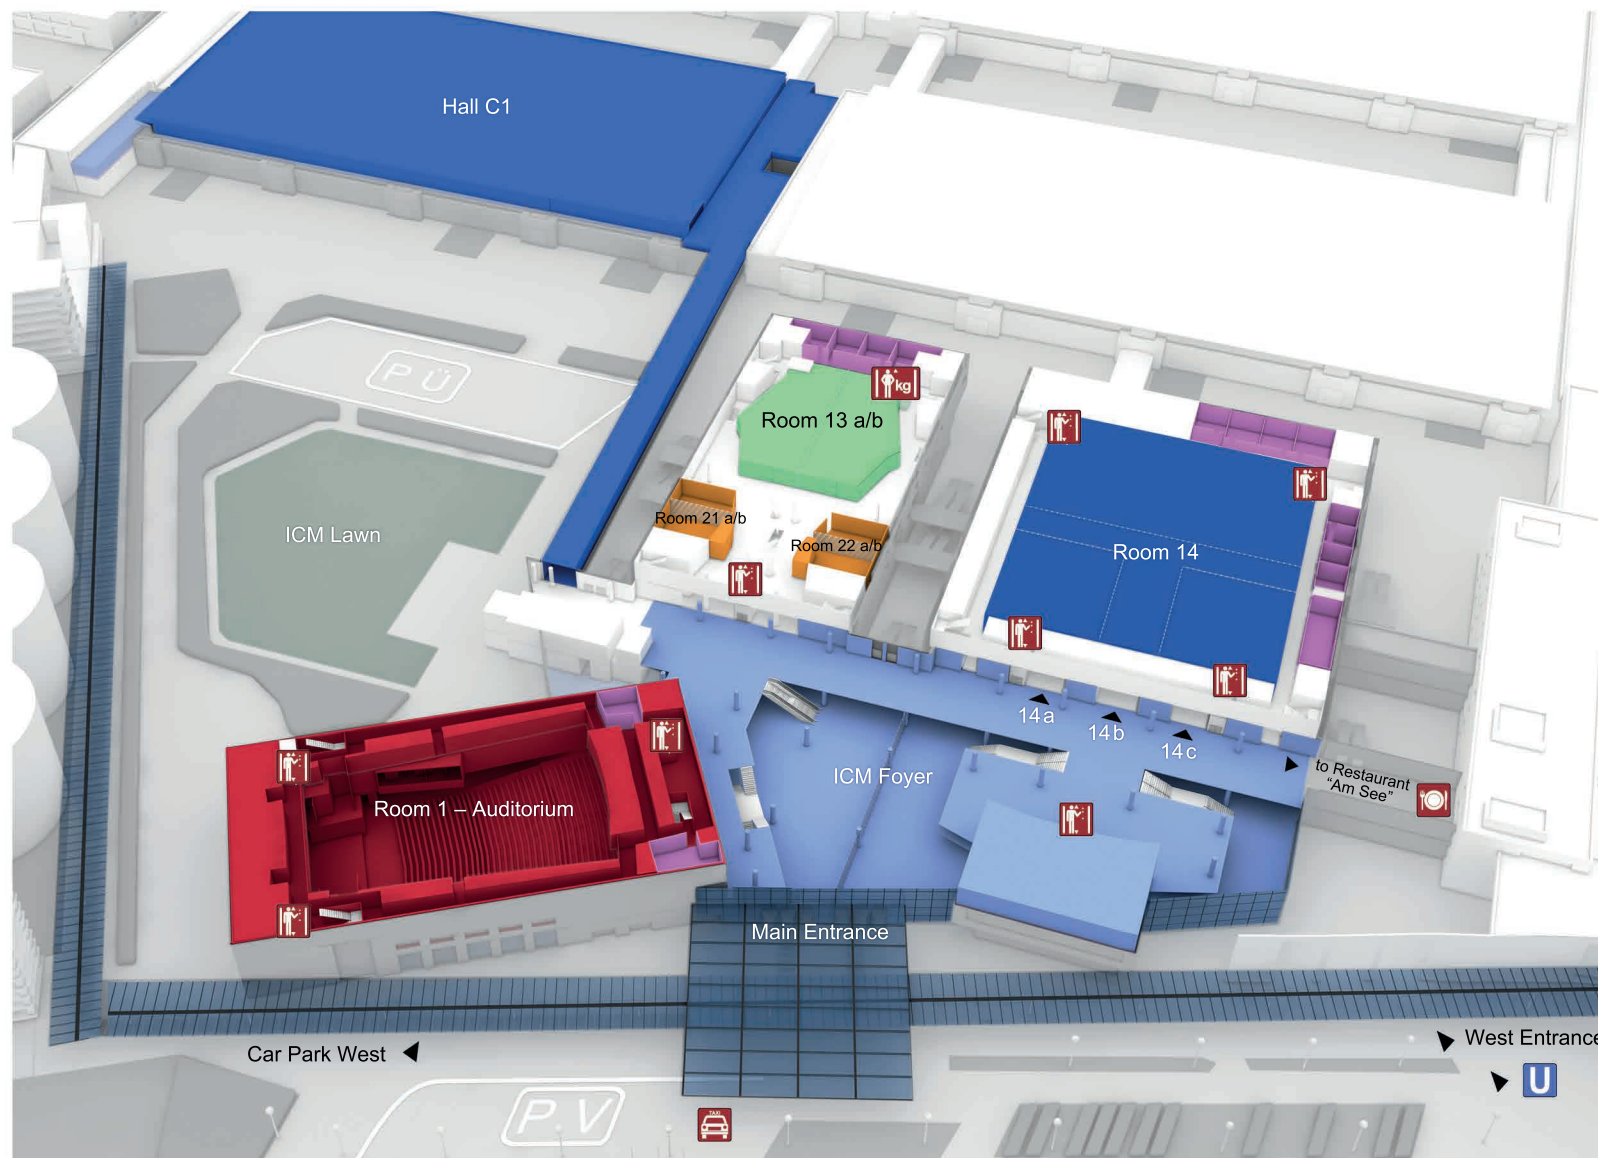

ICM – Internationales Congress Center München

SECOND FLOOR

-  **U** Underground Subway (Messestadt West)
-  **Taxi**
-  **Wardrobe**
-  **Catering**
-  **Passenger elevator**
-  **Freight elevator**
-  **PÜ** OB-van parking
-  **PV** VIP parking
-  **Meeting rooms**