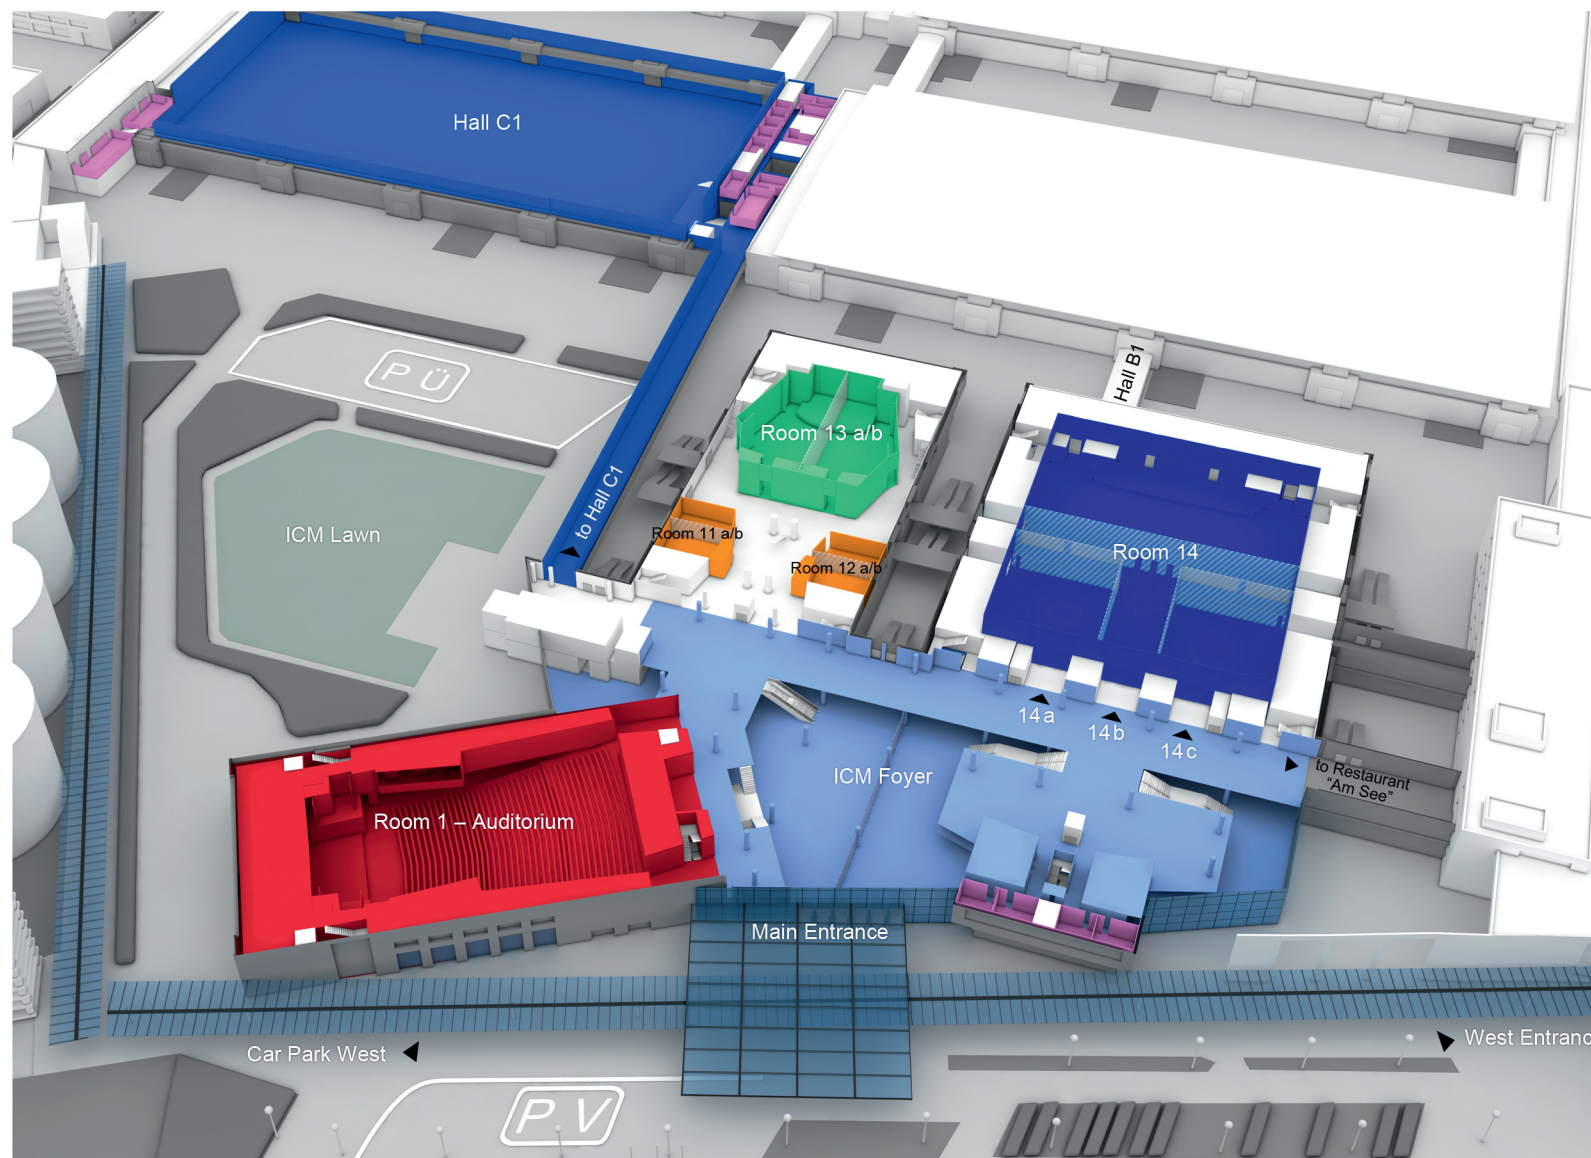

ICM – Internationales Congress Center München

FIRST FLOOR

-  **U** Underground Subway (Messestadt West)
-  **Taxi**
-  **Wardrobe**
-  **Catering**
-  **Passenger elevator**
-  **Freight elevator**
-  **PÜ** OB-van parking
-  **PV** VIP parking
-  **Meeting rooms**
-  **First Aid**