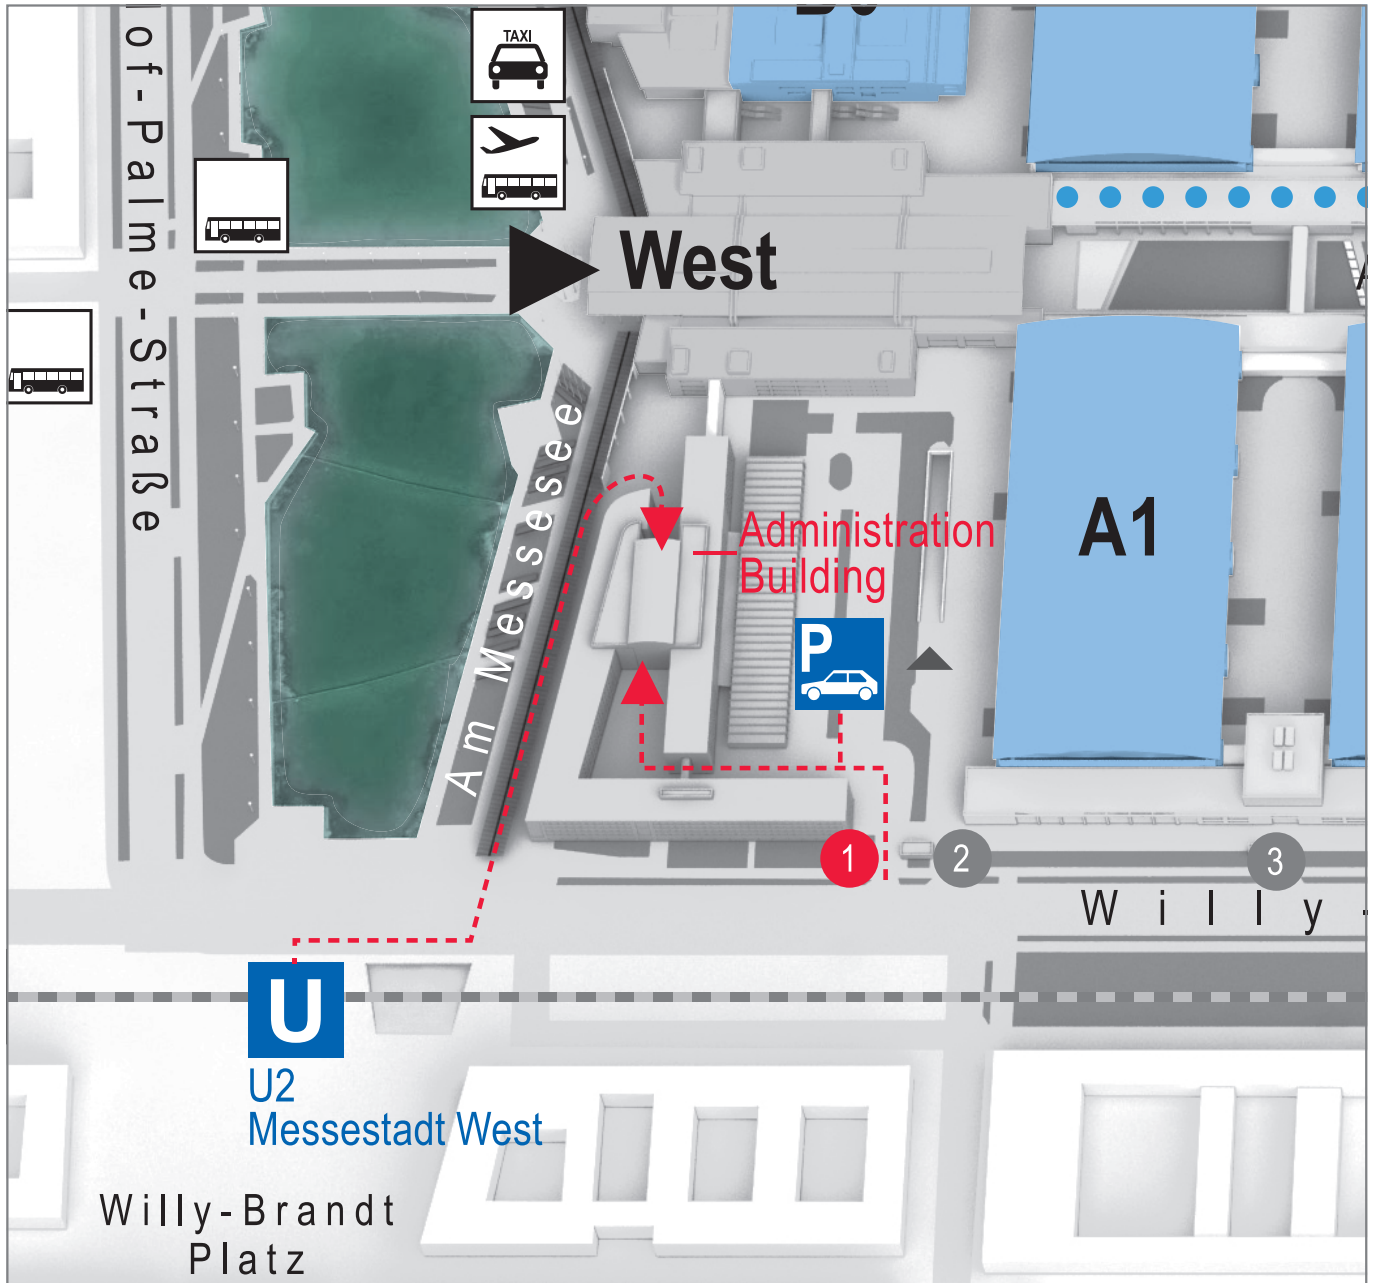

# Trade Fair Center Messe München

## HOW TO GET TO THE ADMINISTRATION BUILDING

### To find us using a navigation system:

**Management office (Entrance via Gate 1)**  
Willy-Brandt-Allee, 81829 München

- Trade Fair Center Messe München is located directly on the stop Messestadt West (U2)
- 18 minutes from downtown by subway
- Trade Fair Center is located directly on the A94— reach it by taking freeway exit München-Riem (Exit Nr. 5)

**GPS coordinates Messe München/ICM**  
Longitude: 11.695547, Latitude: 48.134962